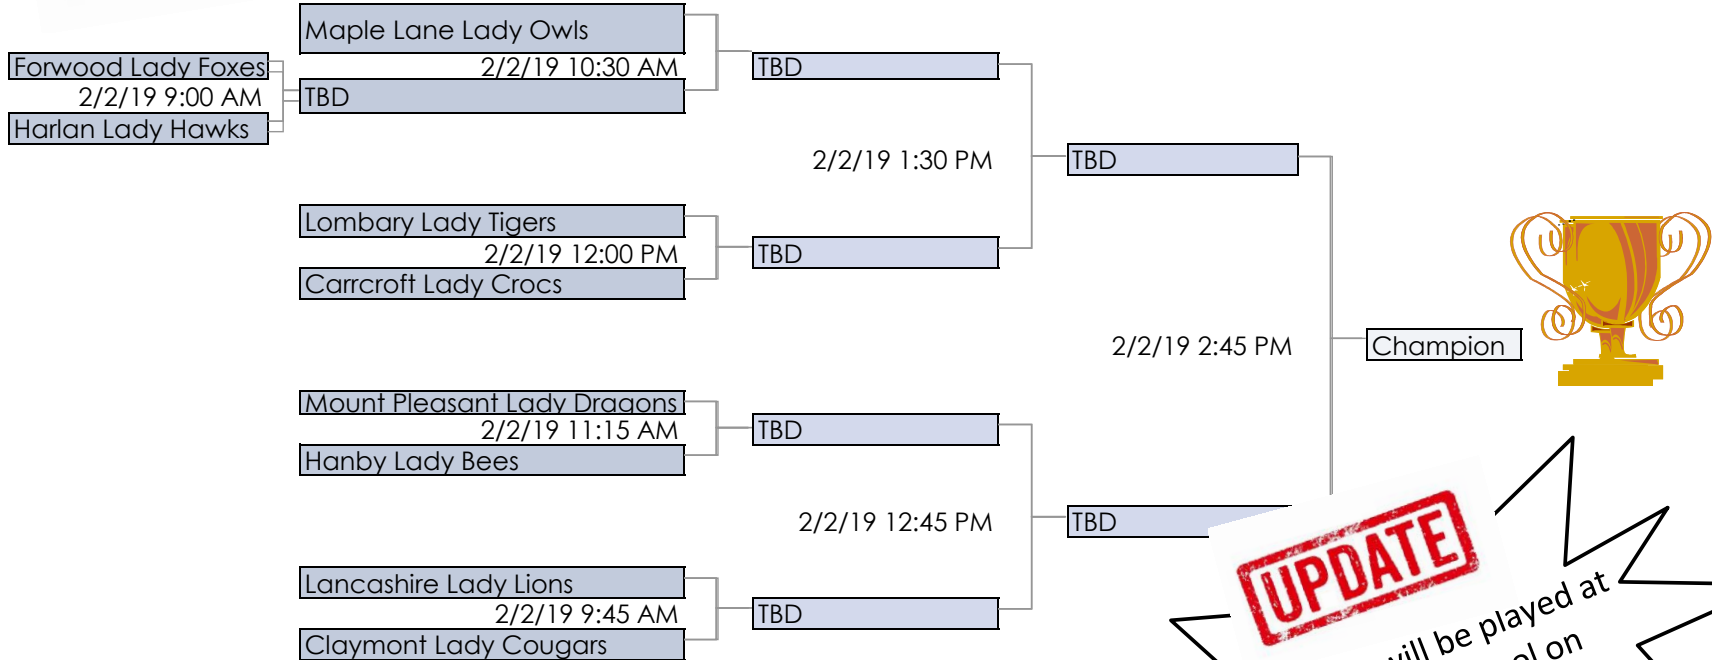

# Elementary Sports League

Presents

## 2019 Brandywine Classic Girls' Tournament

February 1, 2019 & February 2, 2019

**UPDATE**

Saturday, February 2, 2019

**Concord High School**

2501 Ebright Road

Wilmington, Delaware 19810

For more information visit: [www.facebook.com/elementarybasketball](http://www.facebook.com/elementarybasketball)